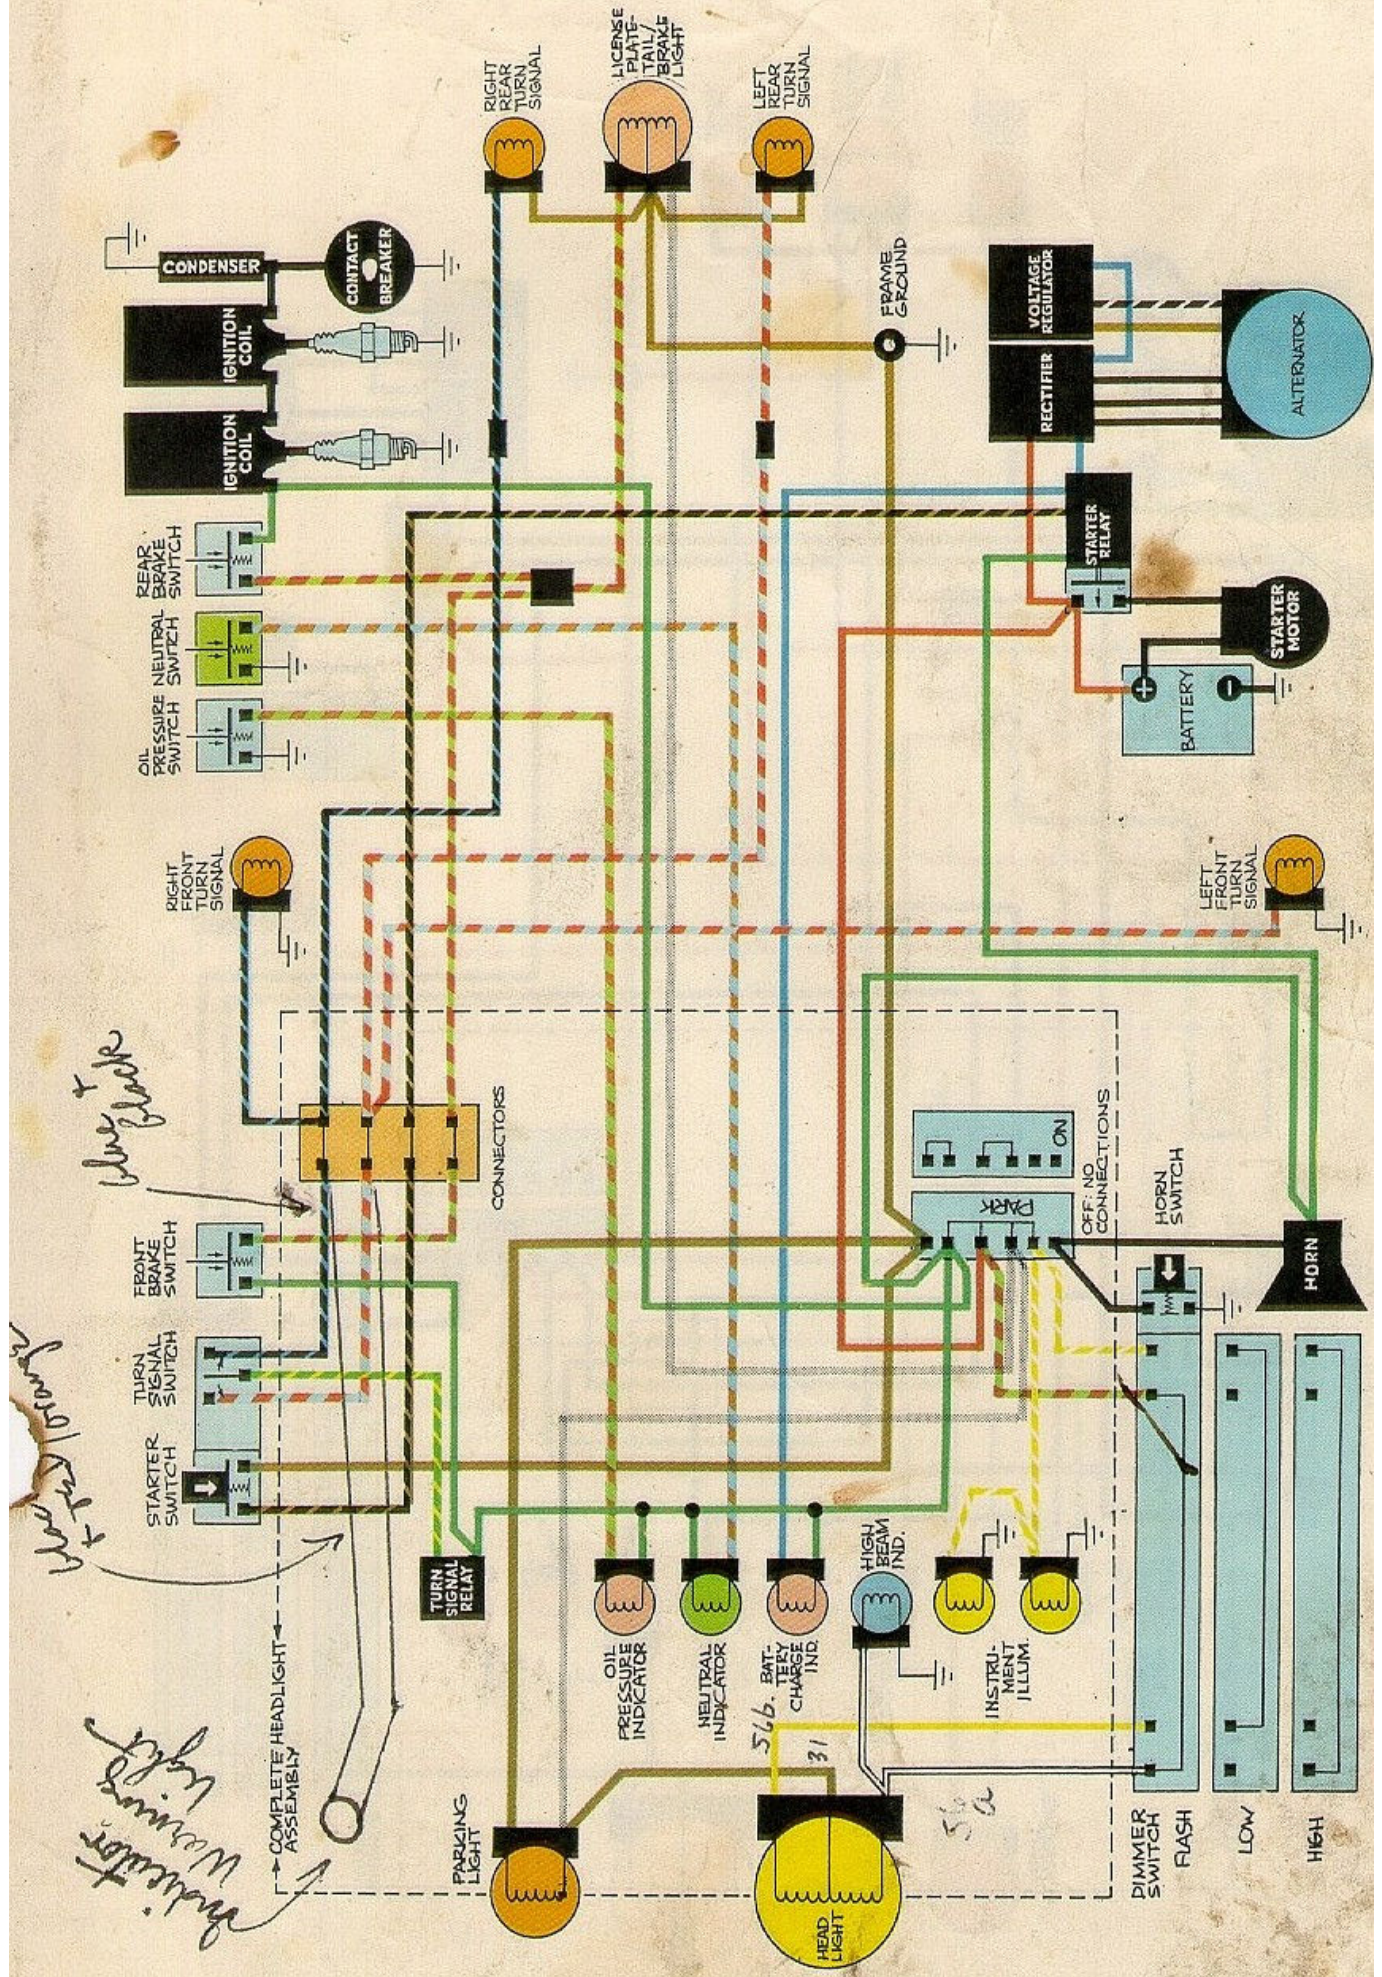

1970-1972 R50/5 — R75/5 (without Fuses)

blue/black

Front Turn Signal

Indicator Warming Light

COMPLETE HEADLIGHT ASSEMBLY

CONNECTORS

OFF-NO CONNECTIONS

56b.

31

56a

Late 1972-1973 R50/5 — R75/5 (with Fuses)